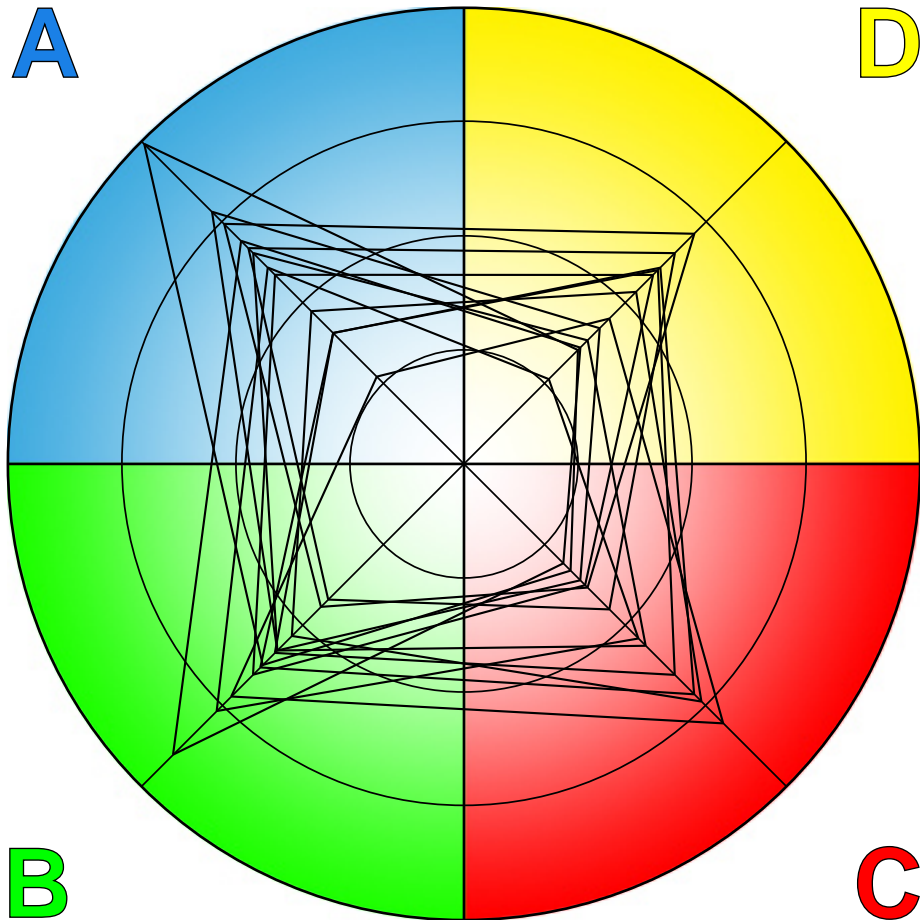

Right Mode

emotional
musical
spiritual
symbolic
intuitive
talker
reader

C

LOWER LEFT

Lower Mode

LOWER RIGHT

HERRMANN BRAIN DOMINANCE INSTRUMENT

PREFERENCE MAP Example Group Report

December 2012

12 Individuals

HERRMANN BRAIN DOMINANCE INSTRUMENT

PREFERENCE MAP Example Group Report

December 2012

12 Individuals