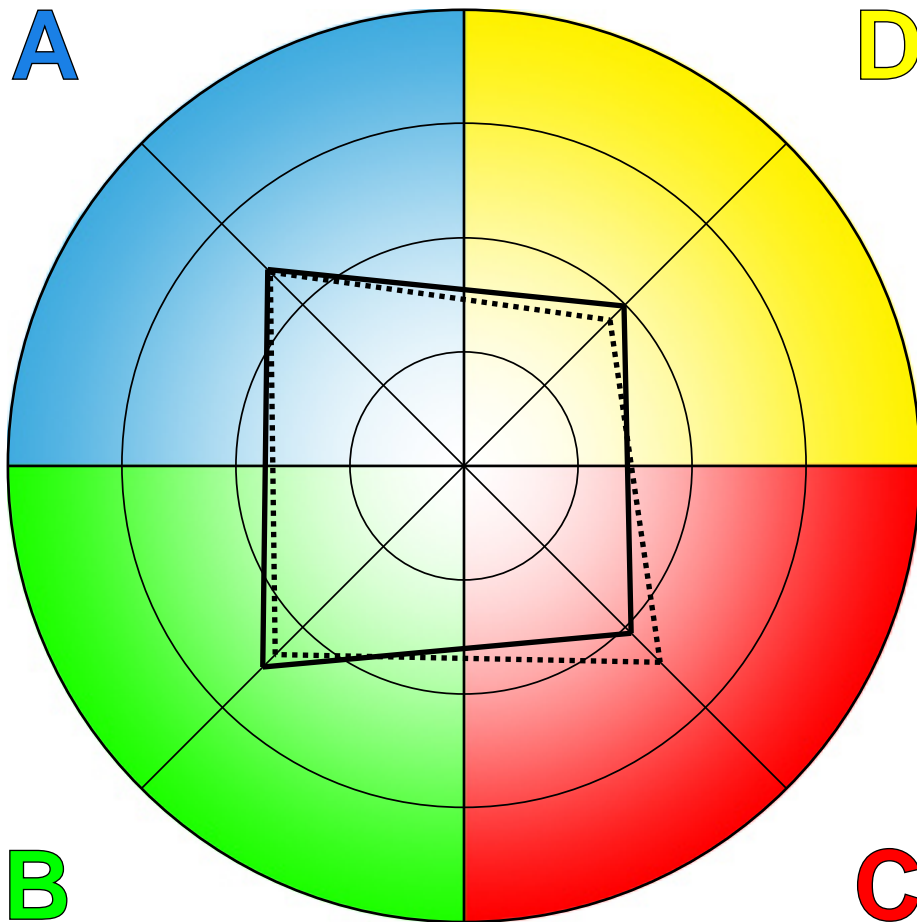

95 :Max
35 :Min

Right Mode

41 :Min
107 :Max

emotional
musical
spiritual
symbolic
intuitive
talker
reader

LOWER LEFT

Lower Mode

LOWER RIGHT

— Profile Scores

..... Adjective Pairs

HERRMANN BRAIN DOMINANCE INSTRUMENT

GROUP COMPOSITE Example Group Report December 2012

12 Individuals

UPPER LEFT

factual
quantitative
critical
rational
mathematical
logical
analytical