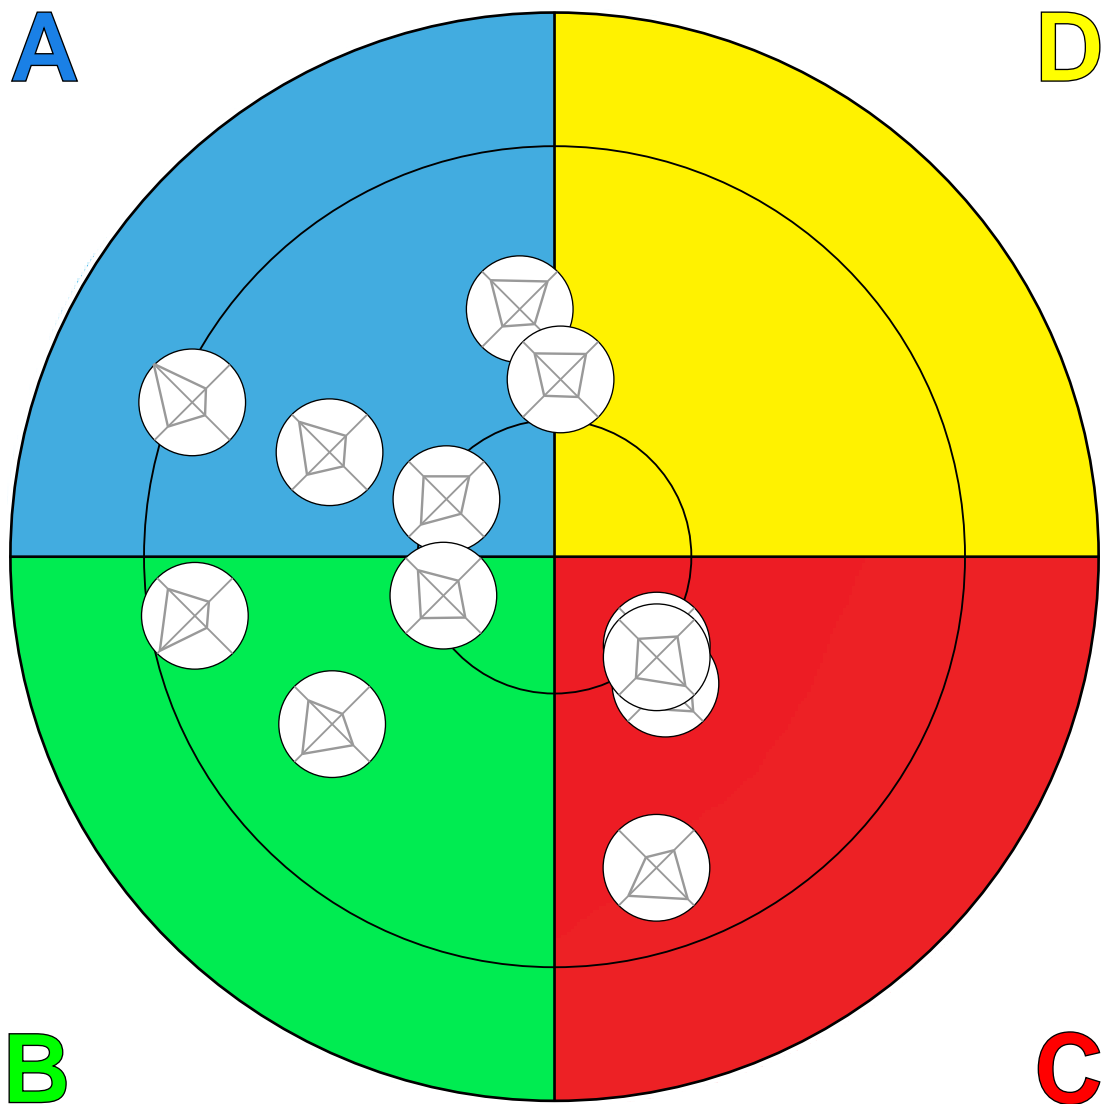

Right Mode

emotional
musical
spiritual
symbolic
intuitive
talker
reader

C

LOWER LEFT

Lower Mode

LOWER RIGHT

HERRMANN BRAIN DOMINANCE INSTRUMENT

PREFERENCE MAP Example Group Report

December 2012

12 Individuals

HERRMANN BRAIN DOMINANCE INSTRUMENT

PREFERENCE MAP Example Group Report

December 2012

12 Individuals